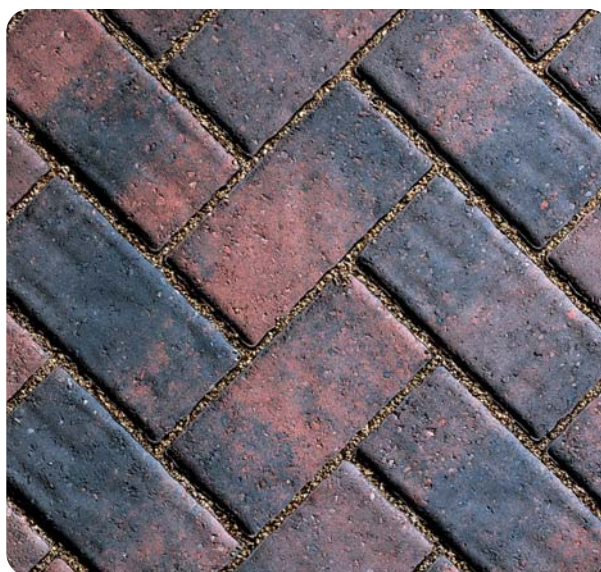

MODENA PERMI-8 **TRADITIONAL BRINDLE** *45° Herringbone*