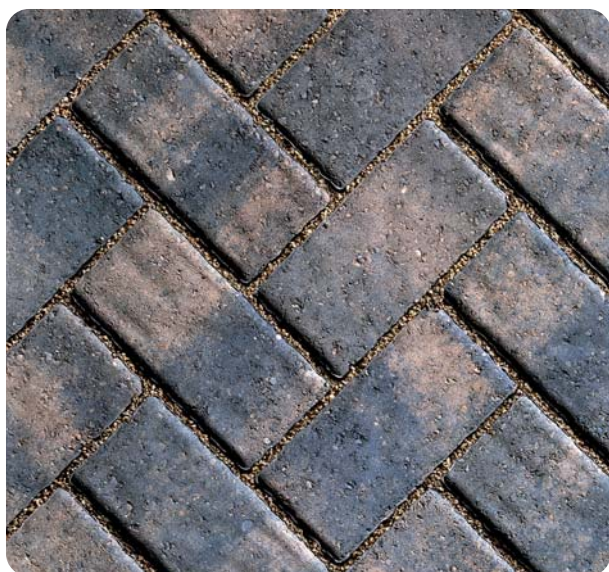

MonopoliTM PERMi-8

PLASPAVE PERMEABLE SOLOSETT

The four subtle brindle colours of **MONOPOLI Permi-8** and its distinctive riven surface make this single piece cobble sett a permeable option for flexible patterning effects.

DIMENSIONS

Thickness (mm)	60
Size (mm)	240 x 120

PACK INFORMATION

Pack contents (units)	216
Pack coverage (m ²)	6.22
Pack weight (kg)	820

MONOPOLI PERMI-8 **BURNT BRACKEN** *45° Herringbone*

MODENA PERMI-8 **TRADITIONAL BRINDLE** *45° Herringbone*

MONOPOLI PERMI-8 **RUSTIC GOLD** *Stretcher Bond*

MONOPOLI PERMI-8 **GRANITE STONE** *45° Herringbone*

Monopoli Permi.8
distinctive solosett

for flexible patterning